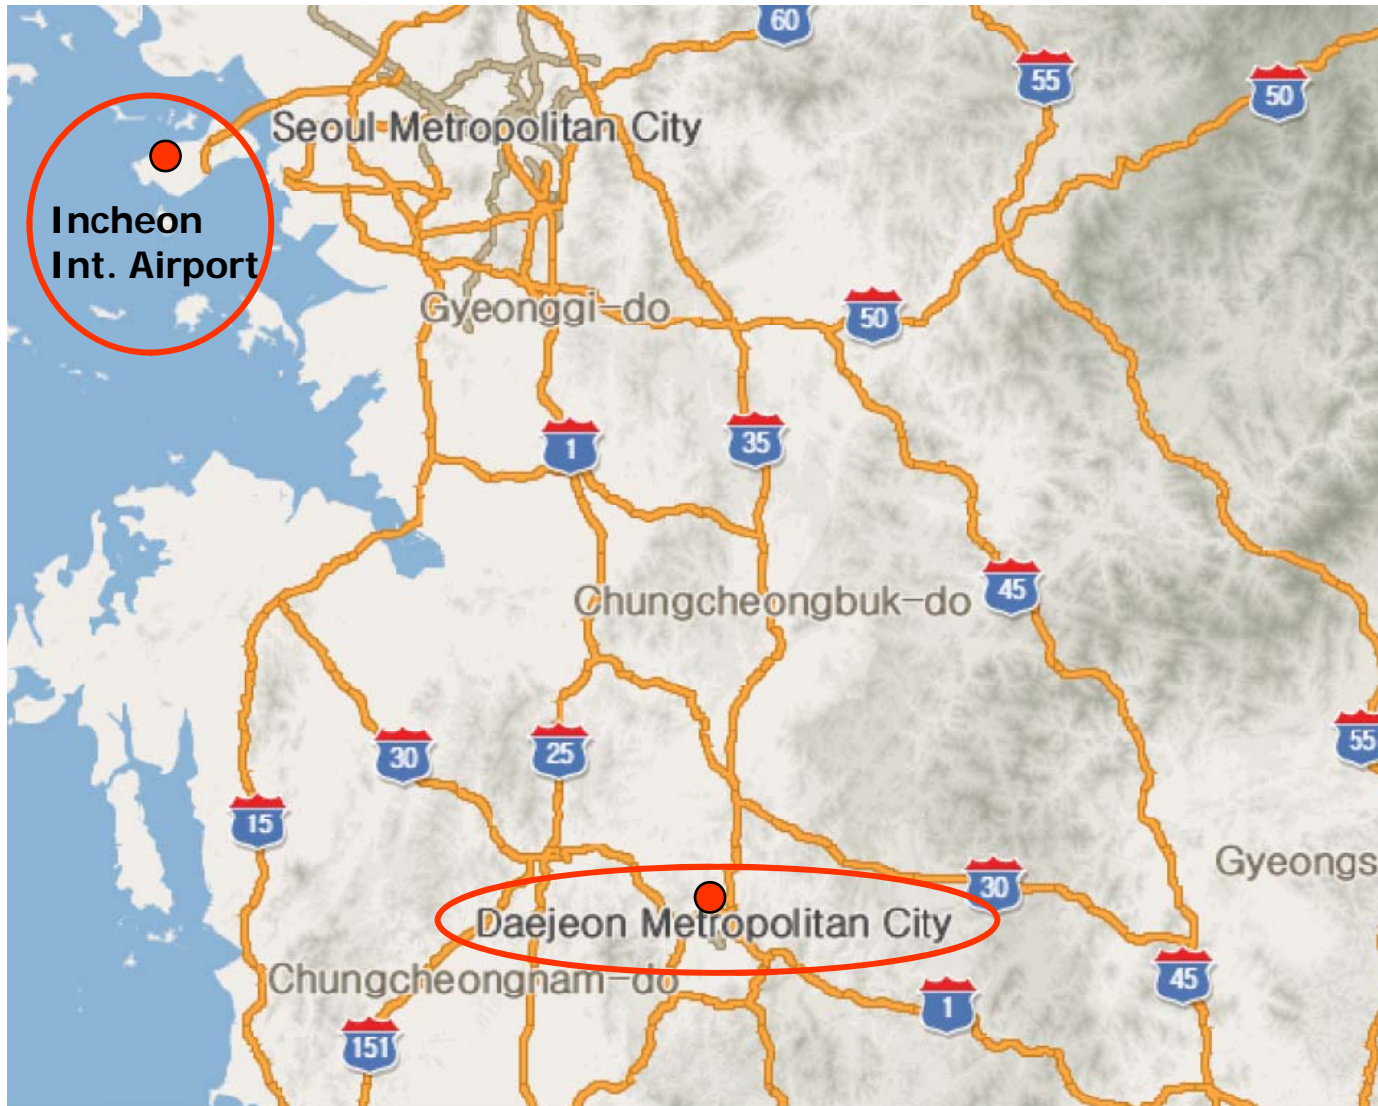

Memo

**Incheon Int. Airport
To
Daejeon**

Memo

Daejeon

-Workshop : INTEC, KAERI

- Hotels : Yuseong area

- Airport Limousine Stop

. 1st Stop : Daedeok Culture Center (or Daedeok Lotte Hotel)

. 2nd Stop : Daejeon Gov't Complex

Memo

Yuseong, Daejeon

- Hotels : Yuseong
 - . Riviera Hotel
 - . Hotel Spapia
- Geumho Express Bus Terminal (Seoul-Yuseong)
- Subway Station : Yuseong Hot spar (or Oncheon) : from Daejeon KTX station

Memo

Incheon Int. Airport
To
Seoul