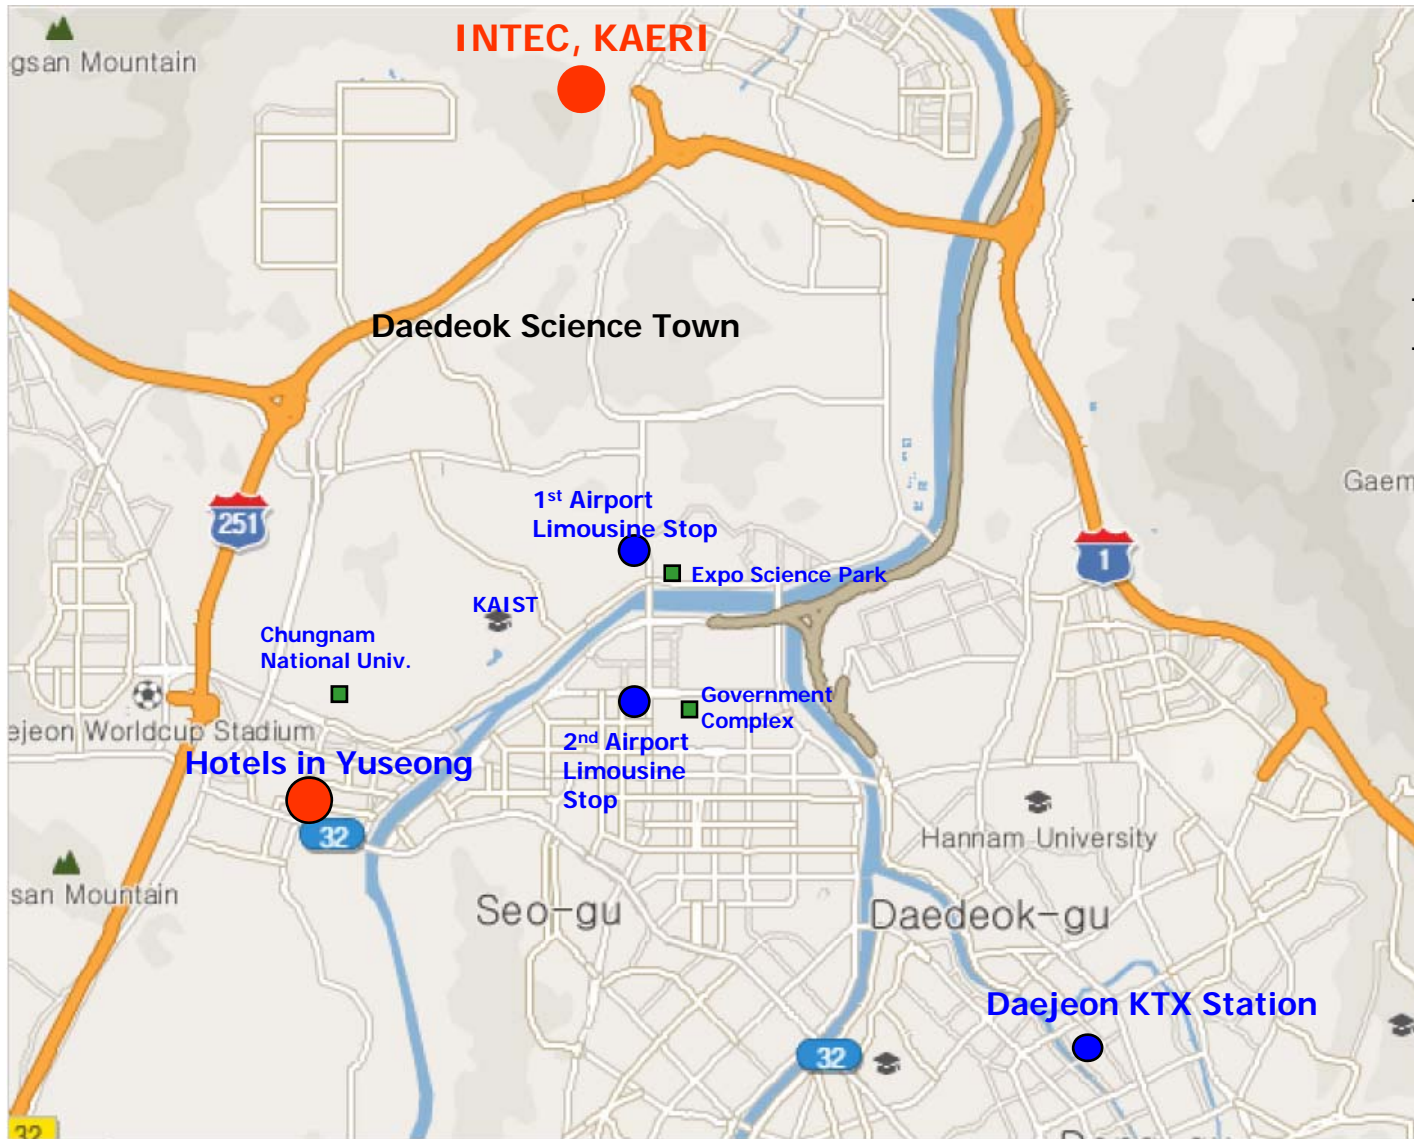

Memo

**Incheon Int. Airport
To
Daejeon**

Memo

Daejeon

-Workshop : INTEC, KAERI

- Hotels : Yuseong area

- Airport Limousine Stop

. 1st Stop : Daedeok Culture Center (or Daedeok Lotte Hotel)

. 2nd Stop : Daejeon Gov't Complex

Memo

Yuseong, Daejeon

- Hotels : Yuseong
 - . Riviera Hotel
 - . Hotel Spapia
- Geumho Express Bus Terminal (Seoul-Yuseong)
- Subway Station : Yuseong Hot spar (or Oncheon) : from Daejeon KTX station

Memo

Incheon Int. Airport
To
Seoul